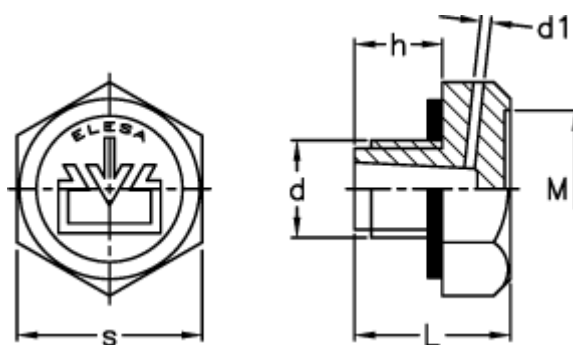

Article number: 2311058687

Description: E+G Oil fill plug, w/breather hole  
TCDF.1 1/2, black

## Measures

d	= G 1 1/2
d1	= 2
h	= 15
L	= 26
M	= 46.0
s	= 55
Tightening torque N m = 15 til 18	